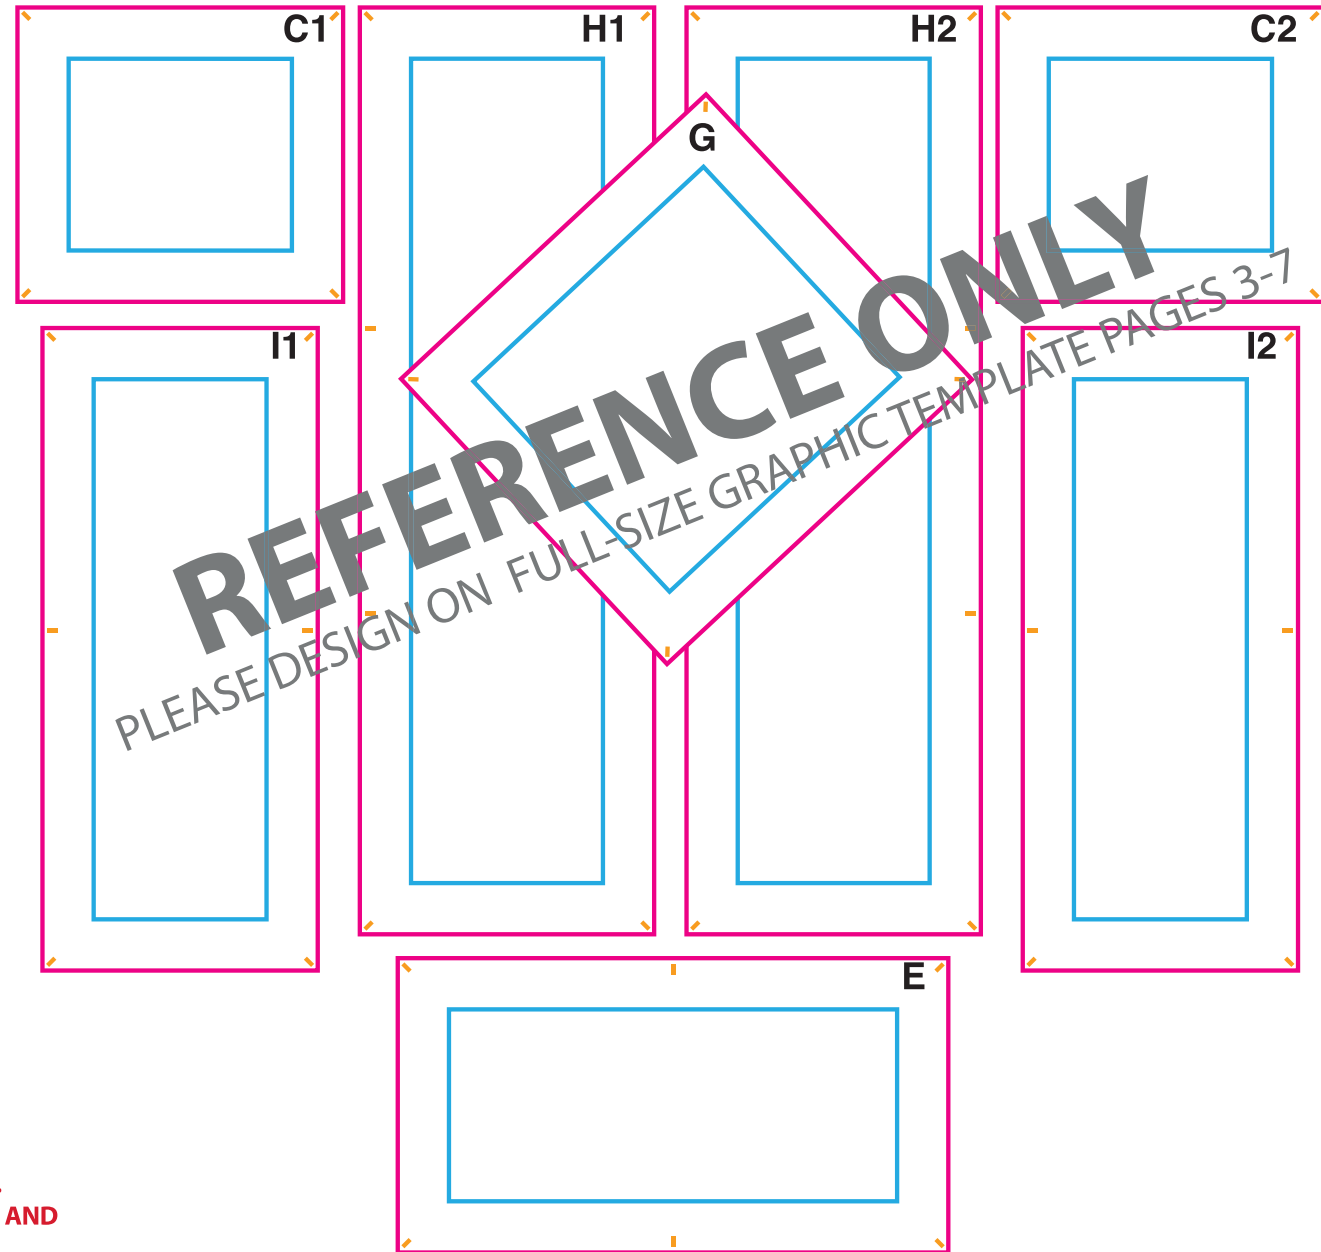

TEMPLATE KEY

FINISHED SIZE

See Banner Sizes Below

SAFE AREA

2.5" from finished edge

— = PIN SLOT

Using PMS colors in your art is recommended but an exact match cannot be guaranteed.

BANNER C: 15.9" x 14.37"

QTY: 2

BANNER E: 26.88" x 14.37"

QTY: 1

BANNER G 19.04" x 20.36"

QTY: 1

BANNER H 14.37" x 45.25"

QTY: 2

BANNER I 13.44" x 31.37"

QTY: 2

IMPORTANT NOTE:

- THIS TEMPLATE SHOWS PRINT LAYOUT ONLY.
- EACH BANNER HAS ITS OWN UNIQUE ANGLE AND STRETCH WHEN ATTACHED TO THE FRAME.
- IT IS HIGHLY RECOMMENDED TO KEEP TEXT AND LOGOS WITHIN THE SAFE AREA TO AVOID DISTORTION.

SEE PAGE 2 FOR REPRESENTATION
OF POSITION ON FRAME

EACH BANNER IS FABRICATED TO FIT A SPECIFIC ANGLE/POSITION ON THE FRAME.

Item# 337211, 337224

B=BACK
F=FRONT