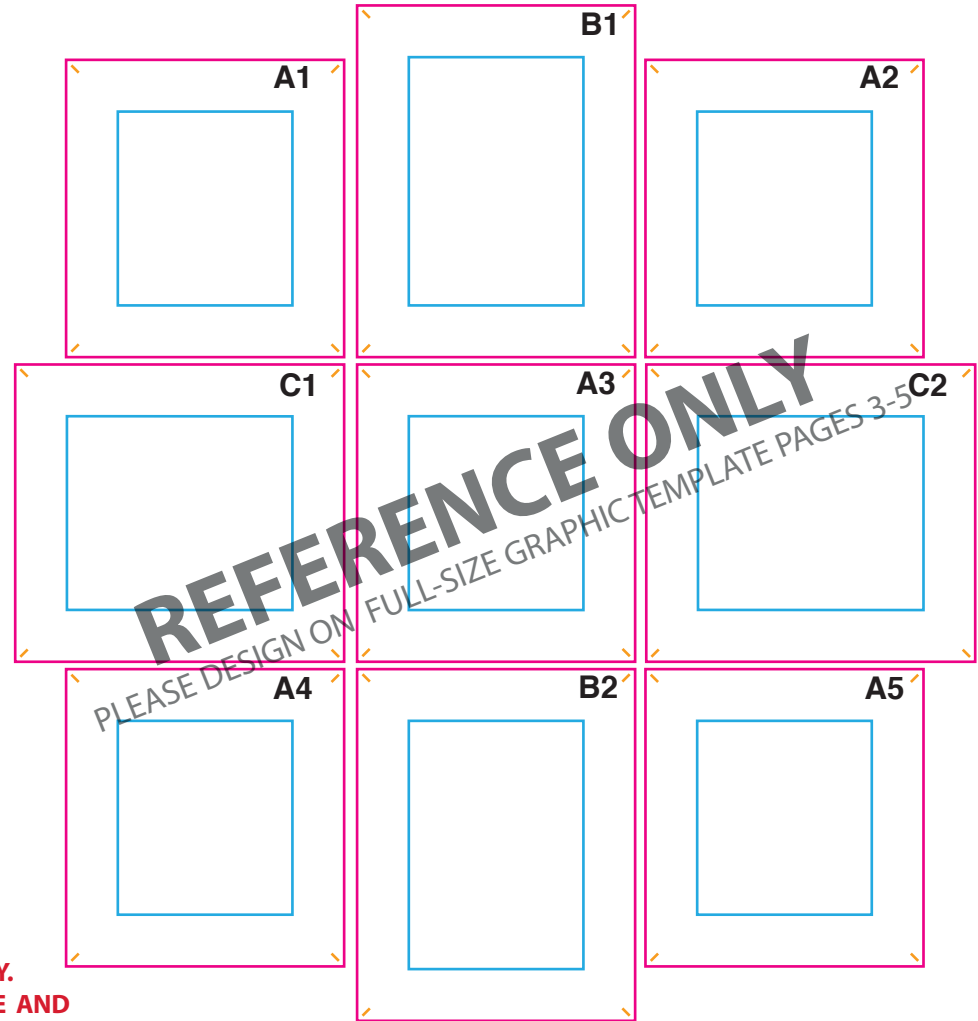

### FINISHED SIZE

See Banner Sizes Above

### SAFE AREA

2.5" from finished edge

— = PIN SLOT

Using PMS colors in your art is recommended but an exact match cannot be guaranteed.

### IMPORTANT NOTE:

- THIS TEMPLATE SHOWS PRINT LAYOUT ONLY.
- EACH BANNER HAS ITS OWN UNIQUE ANGLE AND STRETCH WHEN ATTACHED TO THE FRAME.
- IT IS HIGHLY RECOMMENDED TO KEEP TEXT AND LOGOS WITHIN THE SAFE AREA TO AVOID DISTORTION.

SEE PAGE 2 FOR REPRESENTATION OF POSITION ON FRAME